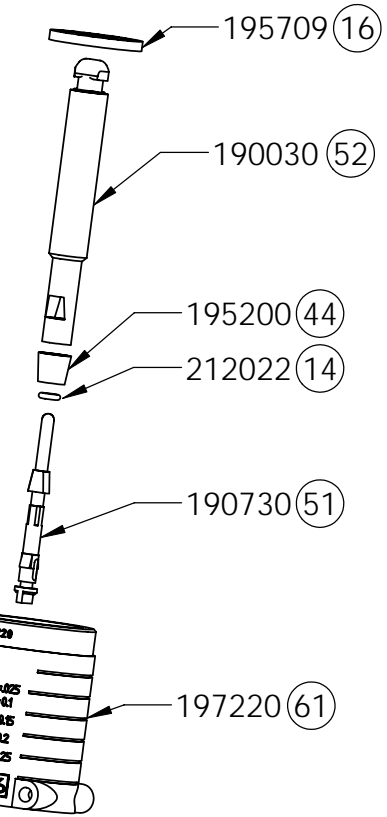

**KITS AND PARTS PRICE LIST
 TurboDos 100 0.25% (Single = PN 114155P, Dual = PN 114156P)**

Description of Kit		Part #	Manual Reference
Kit A – Wear Parts Kit (dosage piston, oring)		011909	14, 44, 51
Kit B – Wear Parts Kit (Kit A, inner cylinder, oring)		011092	14, 16, 44, 51, 52, 68
Kit C – Wear Parts Kit (Kit A, inner cylinder, oring)		011916D	7, 12, 14, 37, 44, 51, 52, 60
Kit D – Suction Tube Fitting Assy (poppet, nut, washer, oring, spring, fitting)		011462L	10, 11, 12, 13, 71, 77, 80
Kit F – Lower End Cylinder Kit (Kit E, outer cylinder, ratio adjuster, oring, clip, pin, retainer, filter, solution tube)		011093	7, 10, 11, 12, 13, 14, 16, 26, 37, 44, 52, 51, 60, 61, 63, 68, 71, 77, 79, 80
Manual Reference	Part #	Description of Part	
7	190040	Cylinder, inner	
10	194418H	Spring	
11	011452	Fitting, suction tube	
12	212120V	O-ring	
13	011453A	Poppet, check w/washer	
14	212022V	O-ring	
16	195709	Gasket	
22	005070	1/2" Brass Barb NPTF	
24	003065S	1/2" Clamp	
25	011025	Suction tube, 1/2" x 5'	
26	195761	Anti Lock Gasket	
27	011018B	Turbo Filter	
28	005091	1/2" Female Adapter FIPT x Insert	
29	008050	Braided Hose, 1/2" x 1'	
30	197095	1/4 x 2 Hex Nut SS	
33	197502	1/4-20 SHC Screw 3" SS	
34	197094	1/4-20 SHC Screw 1" SS	
35	197501	1/4-20 SHC Screw 2.5" SS	
36	197500	1/4-20 SHC Screw 2" SS	
37	195405	Inner Cylinder	
44	195200	Dosage Piston	
51	190730	Shaft, lower	
52	190030	Shaft, upper	
60	212517W	Oring	
61	197220	Ratio adjustment sleeve	
63	212516V	O-ring, inner cylinder	
68	011547	Cylinder, inner for #7	
71	194414	Nut, suction tube fitting	
77	003039	Hose Barb 1/2" x 3/8"	
79	195224	Pin, narrow interlock	
80	194415	Twistlock	

29

008050
011923 Diesel

005070 TurboDos 100 22

003100 TurboDos 200 40

005011 TurboDos 200 41

003065S 24

34 197094

30 197095

005091 28

197505 2.25" Length 38

42 All Others
197506 1.5" Length

38 197505 2.25" Length