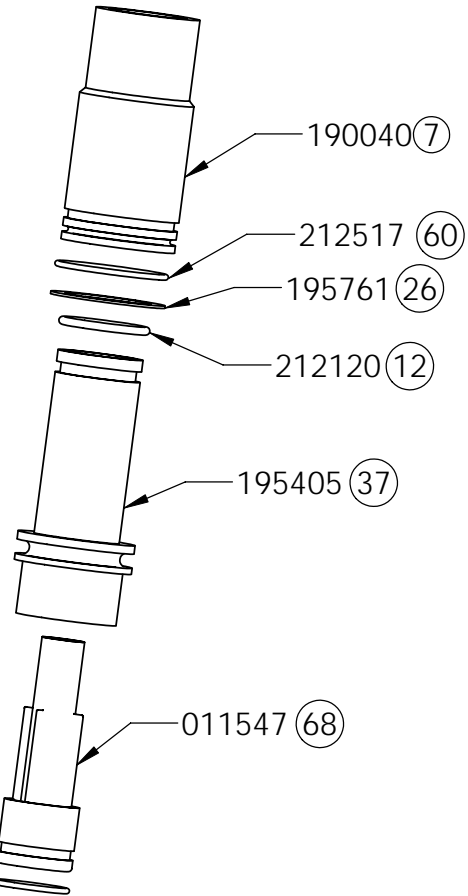

**KITS AND PARTS PRICE LIST
 TurboDos 100 0.25% (Single = PN 114155P, Dual = PN 114156P)**

Description of Kit		Part #	Manual Reference
Kit A – Wear Parts Kit (dosage piston, oring)		011909	14, 44, 51
Kit B – Wear Parts Kit (Kit A, inner cylinder, oring)		011092	14, 16, 44, 51, 52, 68
Kit C – Wear Parts Kit (Kit A, inner cylinder, oring)		011916D	7, 12, 14, 37, 44, 51, 52, 60
Kit D – Suction Tube Fitting Assy (poppet, nut, washer, oring, spring, fitting)		011462L	10, 11, 12, 13, 71, 77, 80
Kit F – Lower End Cylinder Kit (Kit E, outer cylinder, ratio adjuster, oring, clip, pin, retainer, filter, solution tube)		011093	7, 10, 11, 12, 13, 14, 16, 26, 37, 44, 52, 51, 60, 61, 63, 68, 71, 77, 79, 80
Manual Reference	Part #	Description of Part	
7	190040	Cylinder, inner	
10	194418H	Spring	
11	011452	Fitting, suction tube	
12	212120V	O-ring	
13	011453A	Poppet, check w/washer	
14	212022V	O-ring	
16	195709	Gasket	
22	005070	1/2" Brass Barb NPTF	
24	003065S	1/2" Clamp	
25	011025	Suction tube, 1/2" x 5'	
26	195761	Anti Lock Gasket	
27	011018B	Turbo Filter	
28	005091	1/2" Female Adapter FIPT x Insert	
29	008050	Braided Hose, 1/2" x 1'	
30	197095	1/4 x 2 Hex Nut SS	
33	197502	1/4-20 SHC Screw 3" SS	
34	197094	1/4-20 SHC Screw 1" SS	
35	197501	1/4-20 SHC Screw 2.5" SS	
36	197500	1/4-20 SHC Screw 2" SS	
37	195405	Inner Cylinder	
44	195200	Dosage Piston	
51	190730	Shaft, lower	
52	190030	Shaft, upper	
60	212517W	Oring	
61	197220	Ratio adjustment sleeve	
63	212516V	O-ring, inner cylinder	
68	011547	Cylinder, inner for #7	
71	194414	Nut, suction tube fitting	
77	003039	Hose Barb 1/2" x 3/8"	
79	195224	Pin, narrow interlock	
80	194415	Twistlock	

29

008050
011923 Diesel

005070 TurboDos 100 22

003100 TurboDos 200 40

005011 TurboDos 200 41

003065S 24

34 197094

30 197095

005091 28

197505 2.25" Length 38

42 All Others
197506 1.5" Length

38 197505 2.25" Length