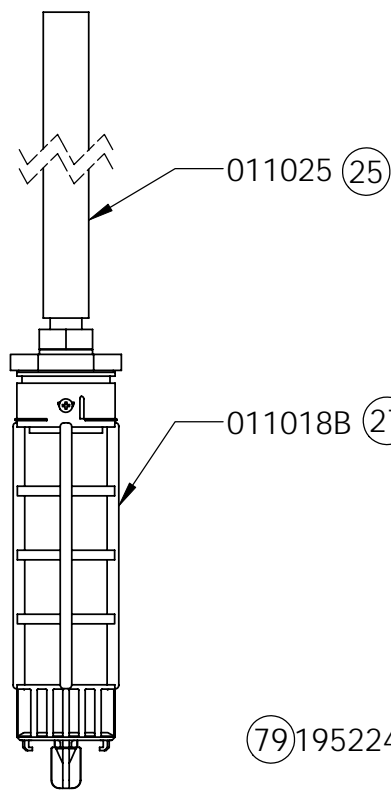

**KITS AND PARTS PRICE LIST
 TurboDos 100 0.25% (Single = PN 114155P, Dual = PN 114156P)**

Description of Kit		Part #	Manual Reference
Kit A – Wear Parts Kit (dosage piston, oring)		011909	14, 44, 51
Kit B – Wear Parts Kit (Kit A, inner cylinder, oring)		011092	14, 16, 44, 51, 52, 68
Kit C – Wear Parts Kit (Kit A, inner cylinder, oring)		011916D	7, 12, 14, 37, 44, 51, 52, 60
Kit D – Suction Tube Fitting Assy (poppet, nut, washer, oring, spring, fitting)		011462L	10, 11, 12, 13, 71, 77, 80
Kit F – Lower End Cylinder Kit (Kit E, outer cylinder, ratio adjuster, oring, clip, pin, retainer, filter, solution tube)		011093	7, 10, 11, 12, 13, 14, 16, 26, 37, 44, 52, 51, 60, 61, 63, 68, 71, 77, 79, 80
Manual Reference	Part #	Description of Part	
7	190040	Cylinder, inner	
10	194418H	Spring	
11	011452	Fitting, suction tube	
12	212120V	O-ring	
13	011453A	Poppet, check w/washer	
14	212022V	O-ring	
16	195709	Gasket	
22	005070	1/2" Brass Barb NPTF	
24	003065S	1/2" Clamp	
25	011025	Suction tube, 1/2" x 5'	
26	195761	Anti Lock Gasket	
27	011018B	Turbo Filter	
28	005091	1/2" Female Adapter FIPT x Insert	
29	008050	Braided Hose, 1/2" x 1'	
30	197095	1/4 x 2 Hex Nut SS	
33	197502	1/4-20 SHC Screw 3" SS	
34	197094	1/4-20 SHC Screw 1" SS	
35	197501	1/4-20 SHC Screw 2.5" SS	
36	197500	1/4-20 SHC Screw 2" SS	
37	195405	Inner Cylinder	
44	195200	Dosage Piston	
51	190730	Shaft, lower	
52	190030	Shaft, upper	
60	212517W	Oring	
61	197220	Ratio adjustment sleeve	
63	212516V	O-ring, inner cylinder	
68	011547	Cylinder, inner for #7	
71	194414	Nut, suction tube fitting	
77	003039	Hose Barb 1/2" x 3/8"	
79	195224	Pin, narrow interlock	
80	194415	Twistlock	

29

008050
011923 Diesel

005070 TurboDos 100 22

003100 TurboDos 200 40

005011 TurboDos 200 41

003065S 24

34 197094

30 197095

005091 28

197505 2.25" Length 38

42 All Others
197506 1.5" Length

38 197505 2.25" Length