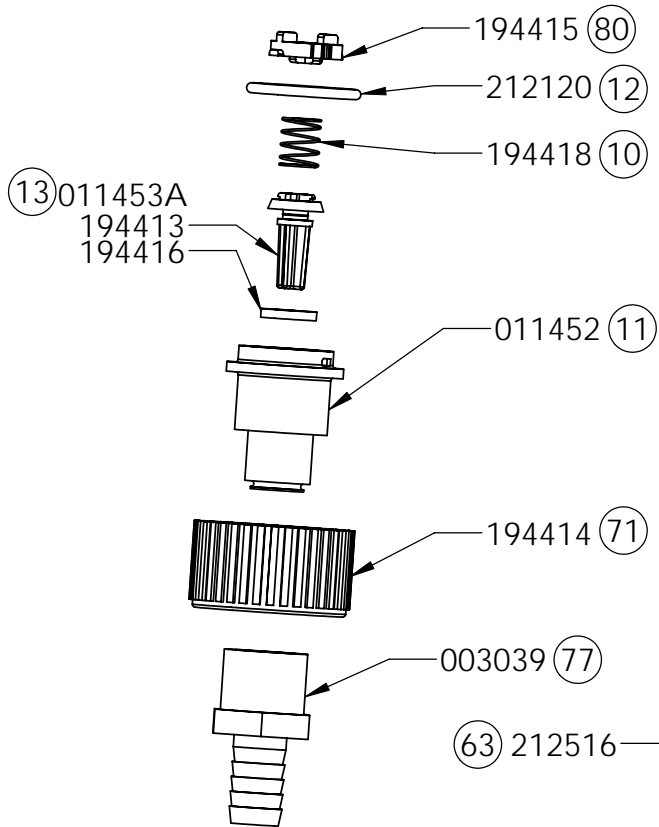

**KITS AND PARTS PRICE LIST
 TurboDos 100 0.25% (Single = PN 114155P, Dual = PN 114156P)**

Description of Kit		Part #	Manual Reference
Kit A – Wear Parts Kit (dosage piston, oring)		011909	14, 44, 51
Kit B – Wear Parts Kit (Kit A, inner cylinder, oring)		011092	14, 16, 44, 51, 52, 68
Kit C – Wear Parts Kit (Kit A, inner cylinder, oring)		011916D	7, 12, 14, 37, 44, 51, 52, 60
Kit D – Suction Tube Fitting Assy (poppet, nut, washer, oring, spring, fitting)		011462L	10, 11, 12, 13, 71, 77, 80
Kit F – Lower End Cylinder Kit (Kit E, outer cylinder, ratio adjuster, oring, clip, pin, retainer, filter, solution tube)		011093	7, 10, 11, 12, 13, 14, 16, 26, 37, 44, 52, 51, 60, 61, 63, 68, 71, 77, 79, 80
Manual Reference	Part #	Description of Part	
7	190040	Cylinder, inner	
10	194418H	Spring	
11	011452	Fitting, suction tube	
12	212120V	O-ring	
13	011453A	Poppet, check w/washer	
14	212022V	O-ring	
16	195709	Gasket	
22	005070	1/2" Brass Barb NPTF	
24	003065S	1/2" Clamp	
25	011025	Suction tube, 1/2" x 5'	
26	195761	Anti Lock Gasket	
27	011018B	Turbo Filter	
28	005091	1/2" Female Adapter FIPT x Insert	
29	008050	Braided Hose, 1/2" x 1'	
30	197095	1/4 x 2 Hex Nut SS	
33	197502	1/4-20 SHC Screw 3" SS	
34	197094	1/4-20 SHC Screw 1" SS	
35	197501	1/4-20 SHC Screw 2.5" SS	
36	197500	1/4-20 SHC Screw 2" SS	
37	195405	Inner Cylinder	
44	195200	Dosage Piston	
51	190730	Shaft, lower	
52	190030	Shaft, upper	
60	212517W	Oring	
61	197220	Ratio adjustment sleeve	
63	212516V	O-ring, inner cylinder	
68	011547	Cylinder, inner for #7	
71	194414	Nut, suction tube fitting	
77	003039	Hose Barb 1/2" x 3/8"	
79	195224	Pin, narrow interlock	
80	194415	Twistlock	

29

008050
011923 Diesel

005070 TurboDos 100 22

003100 TurboDos 200 40

005011 TurboDos 200 41

003065S 24

34 197094

30 197095

005091 28

197505 2.25" Length 38

42 All Others
197506 1.5" Length

38 197505 2.25" Length