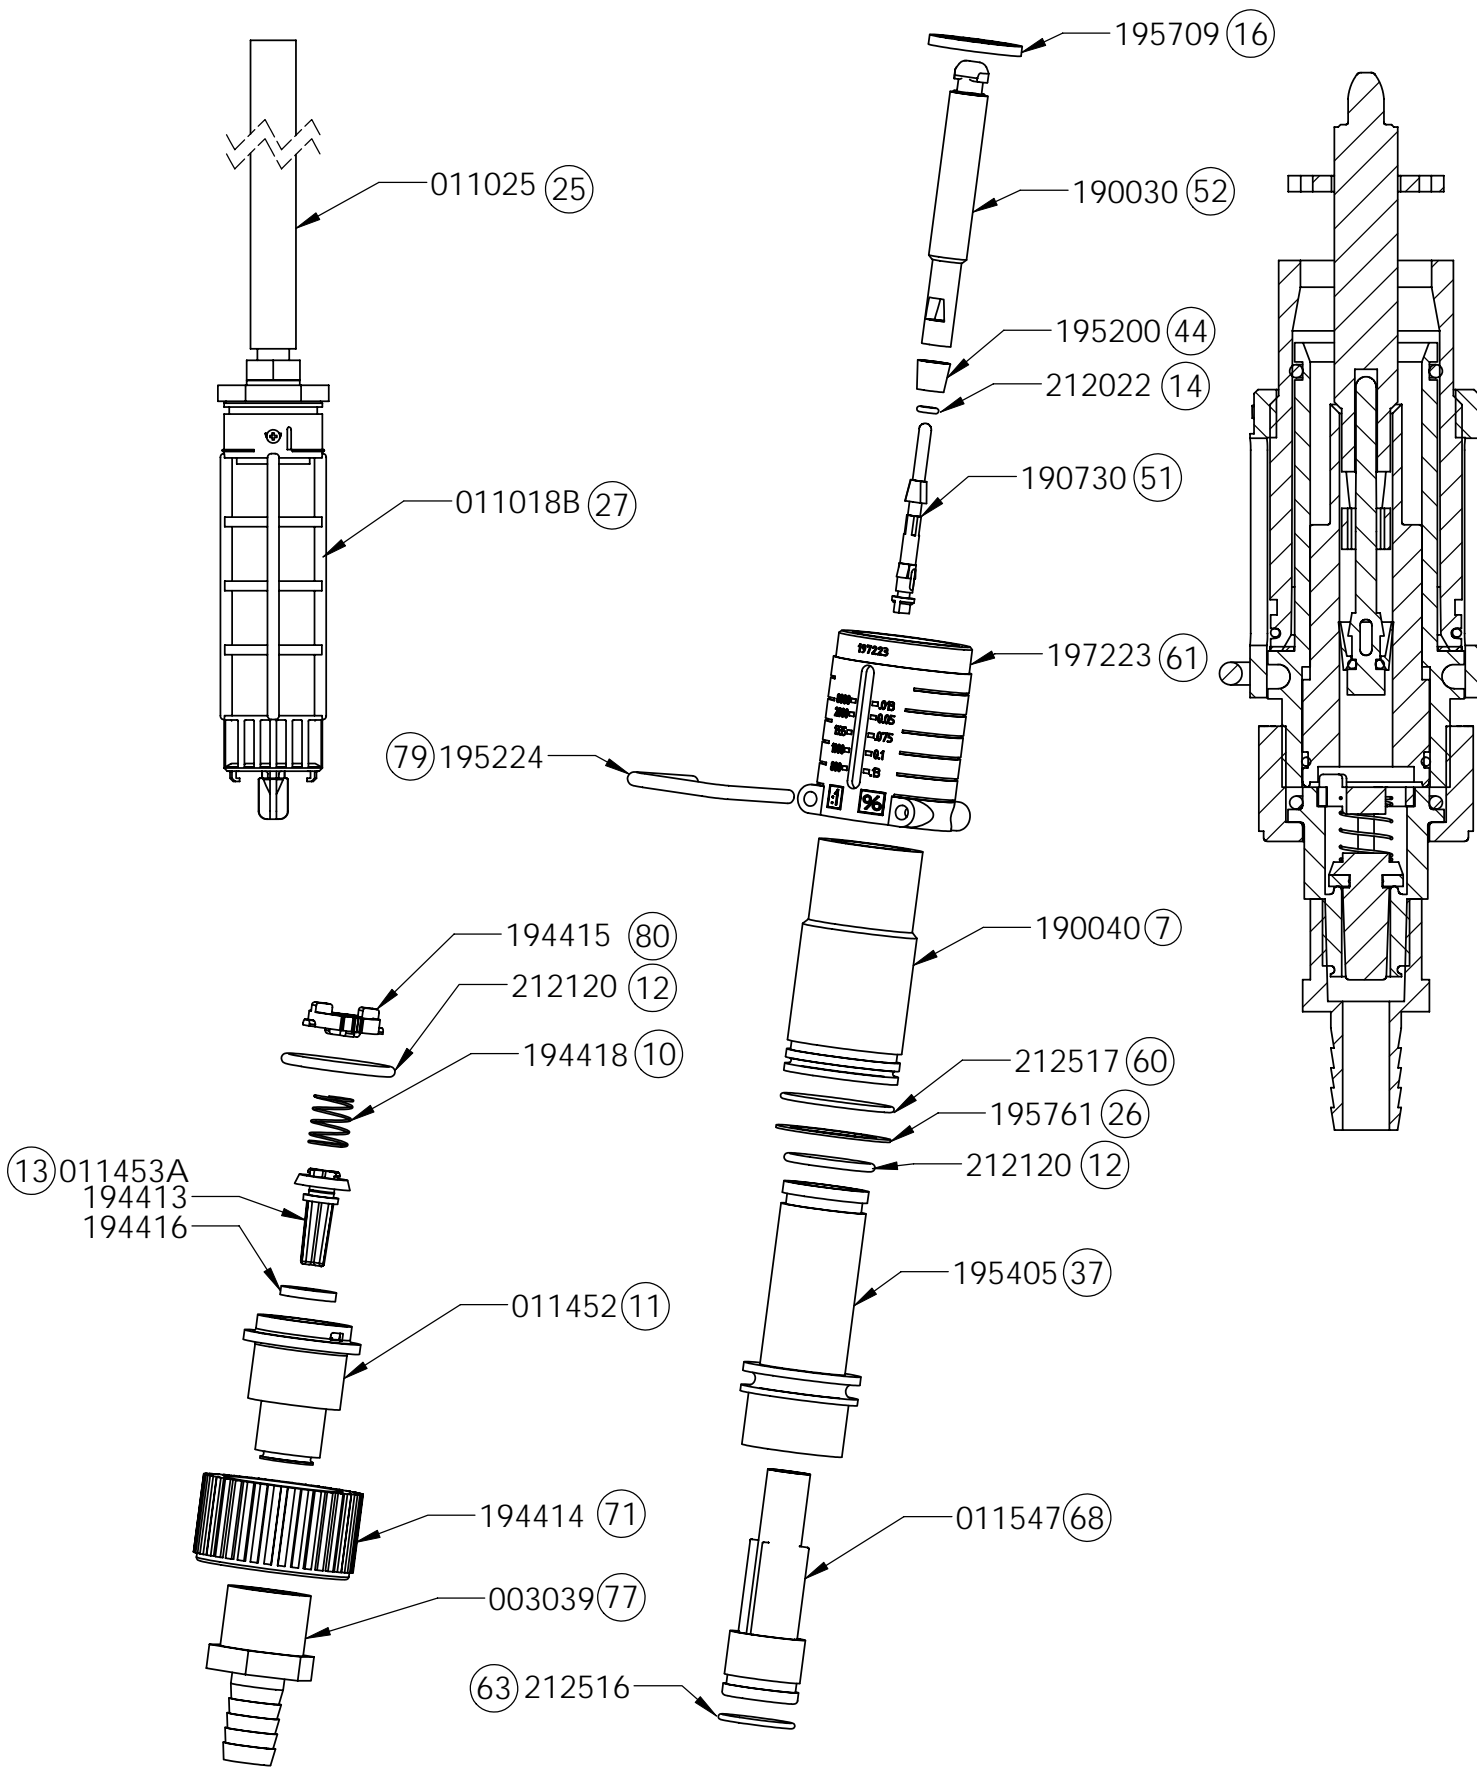

**KITS AND PARTS PRICE LIST
 TurboDos 200 0.13% (Single = PN 114356, Dual = PN 114357)**

Description of Kit		Part #	Manual Reference
Kit A – Wear Parts Kit (dosage piston, oring)		011909	14, 44, 51
Kit B – Wear Parts Kit (Kit A, inner cylinder, shaft)		011092	14, 16, 44, 51, 52, 68
Kit C – Wear Parts Kit (Kit A, inner cylinder, oring)		011916D	7, 12, 14, 37, 44, 51, 52, 60
Kit D – Suction Tube Fitting Assy (poppet, nut, washer, oring, spring, fitting)		011462L	10, 11, 12, 13, 71, 77, 80
Kit F – Lower End Cylinder Kit (Kit E, outer cylinder, ratio adjuster, oring, clip, pin, retainer, filter, solution tube)		011102	7, 10, 11, 12, 13, 14, 16, 26, 37, 44, 52, 51, 60, 61, 63, 68, 71, 77, 79, 80
Manual Reference	Part #	Description of Part	
7	190040	Cylinder, inner	
10	194418H	Spring	
11	011452	Fitting, suction tube	
12	212120V	O-ring	
13	011453A	Poppet, check w/washer	
14	212022V	O-ring	
16	195709	Gasket	
24	003065S	1/2" Clamp	
25	011025	Suction tube, 1/2" x 5'	
26	195761	Anti Lock Gasket	
27	011018B	Turbo Filter	
28	005091	1/2" Female Adapter FIPT x Insert	
29	008050	Braided Hose, 1/2" x 1'	
30	197095	1/4 x 2 Hex Nut SS	
33	197502	1/4-20 SHC Screw 3" SS	
34	197094	1/4-20 SHC Screw 1" SS	
35	197501	1/4-20 SHC Screw 2.5" SS	
36	197500	1/4-20 SHC Screw 2" SS	
37	195405	Inner Cylinder	
38	197505	1/4-20 SHC Screw 2.25" SS	
40	003100	Connector MPT 3/8" x 1/2" Barb	
41	005011	Reducer Bushing	
44	195200	Dosage Piston	
51	190730	Shaft, lower	
52	190030	Shaft, upper	
60	212517W	Oring	
61	197223	Ratio adjustment sleeve	
63	212516V	O-ring, inner cylinder	
68	011547	Cylinder, inner for #7	
71	194414	Nut, suction tube fitting	
77	003039	Hose Barb 1/2" x 3/8"	
79	195224	Pin, narrow interlock	
80	194415	Twistlock	

29

008050
011923 Diesel

005070 TurboDos 100 22

003100 TurboDos 200 40

005011 TurboDos 200 41

003065S 24

34 197094

30 197095

005091 28

197505 2.25" Length 38

42 All Others
197506 1.5" Length

38 197505 2.25" Length