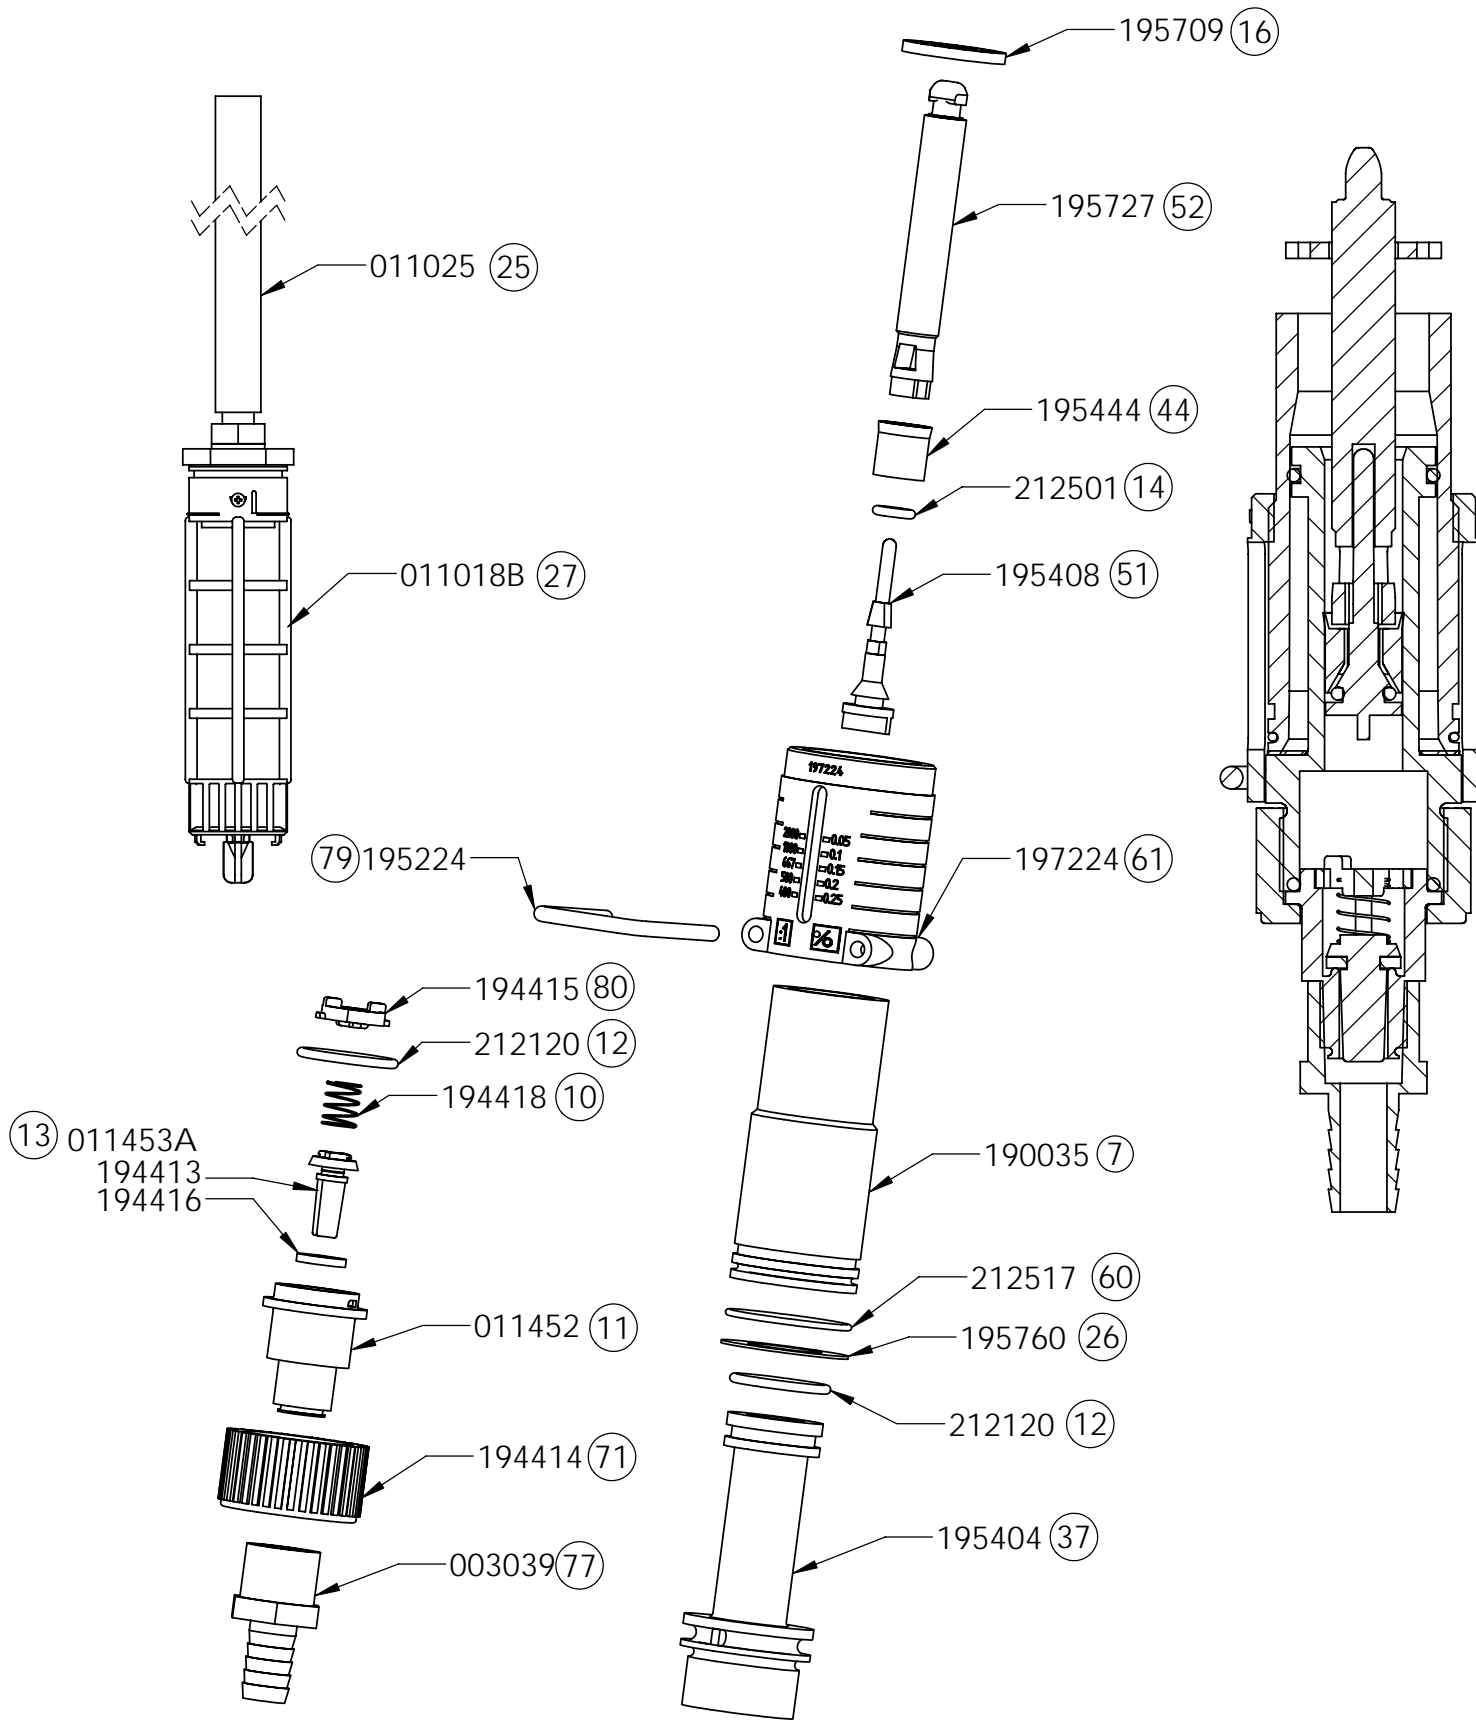

**KITS AND PARTS PRICE LIST
 TurboDos 200 0.25% (Single = PN 114351, Dual = PN 114352)**

Description of Kit		Part #	Manual Reference
Kit A – Wear Parts Kit (dosage piston, oring)		011910	14, 44
Kit B – Wear Parts Kit (Kit A, inner cylinder, shaft)		011095	12, 14, 26, 37, 44, 51, 52
Kit C – Wear Parts Kit (Kit A, inner cylinder, oring)		011912B	7, 12, 14, 37, 44, 51, 52, 60
Kit D – Suction Tube Fitting Assy (poppet, nut, washer, oring, spring, fitting)		011462L	10, 11, 12, 13, 71, 77, 80
Kit F – Lower End Cylinder Kit (Kit E, outer cylinder, ratio adjuster, oring, clip, pin, retainer, filter, solution tube)		011103	7, 10, 11, 12, 13, 14, 16, 26, 37, 44, 52, 51, 60, 61, 63, 68, 71, 77, 79, 80
Manual Reference	Part #	Description of Part	
7	190035	Cylinder, inner	
10	194418H	Spring	
11	011452	Fitting, suction tube	
12	212120V	O-ring	
13	011453A	Poppet, check w/washer	
14	212501V	O-ring	
16	195709	Gasket	
24	003065S	1/2" Clamp	
25	011025	Suction tube, 1/2" x 5'	
26	195760	Anti Lock Gasket	
27	011018B	Turbo Filter	
28	005091	1/2" Female Adapter FIPT x Insert	
29	008050	Braided Hose, 1/2" x 1'	
30	197095	1/4 x 2 Hex Nut SS	
33	197502	1/4-20 SHC Screw 3" SS	
34	197094	1/4-20 SHC Screw 1" SS	
35	197501	1/4-20 SHC Screw 2.5" SS	
36	197500	1/4-20 SHC Screw 2" SS	
37	195404	Inner Cylinder	
38	197505	1/4-20 SHC Screw 2.25" SS	
40	003100	Connector MPT 3/8" x 1/2" Barb	
41	005011	Reducer Bushing	
44	195444	Dosage Piston	
51	195408	Shaft, lower	
52	195727	Shaft, upper	
60	212517W	Oring	
61	197224	Ratio adjustment sleeve	
71	194414	Nut, suction tube fitting	
77	003039	Hose Barb 1/2" x 3/8"	
79	195224	Pin, narrow interlock	
80	194415	Twistlock	

29

008050
011923 Diesel

005070 TurboDos 100 22

003100 TurboDos 200 40

005011 TurboDos 200 41

003065S 24

34 197094

30 197095

005091 28

197505 2.25" Length 38

42 All Others
197506 1.5" Length

38 197505 2.25" Length