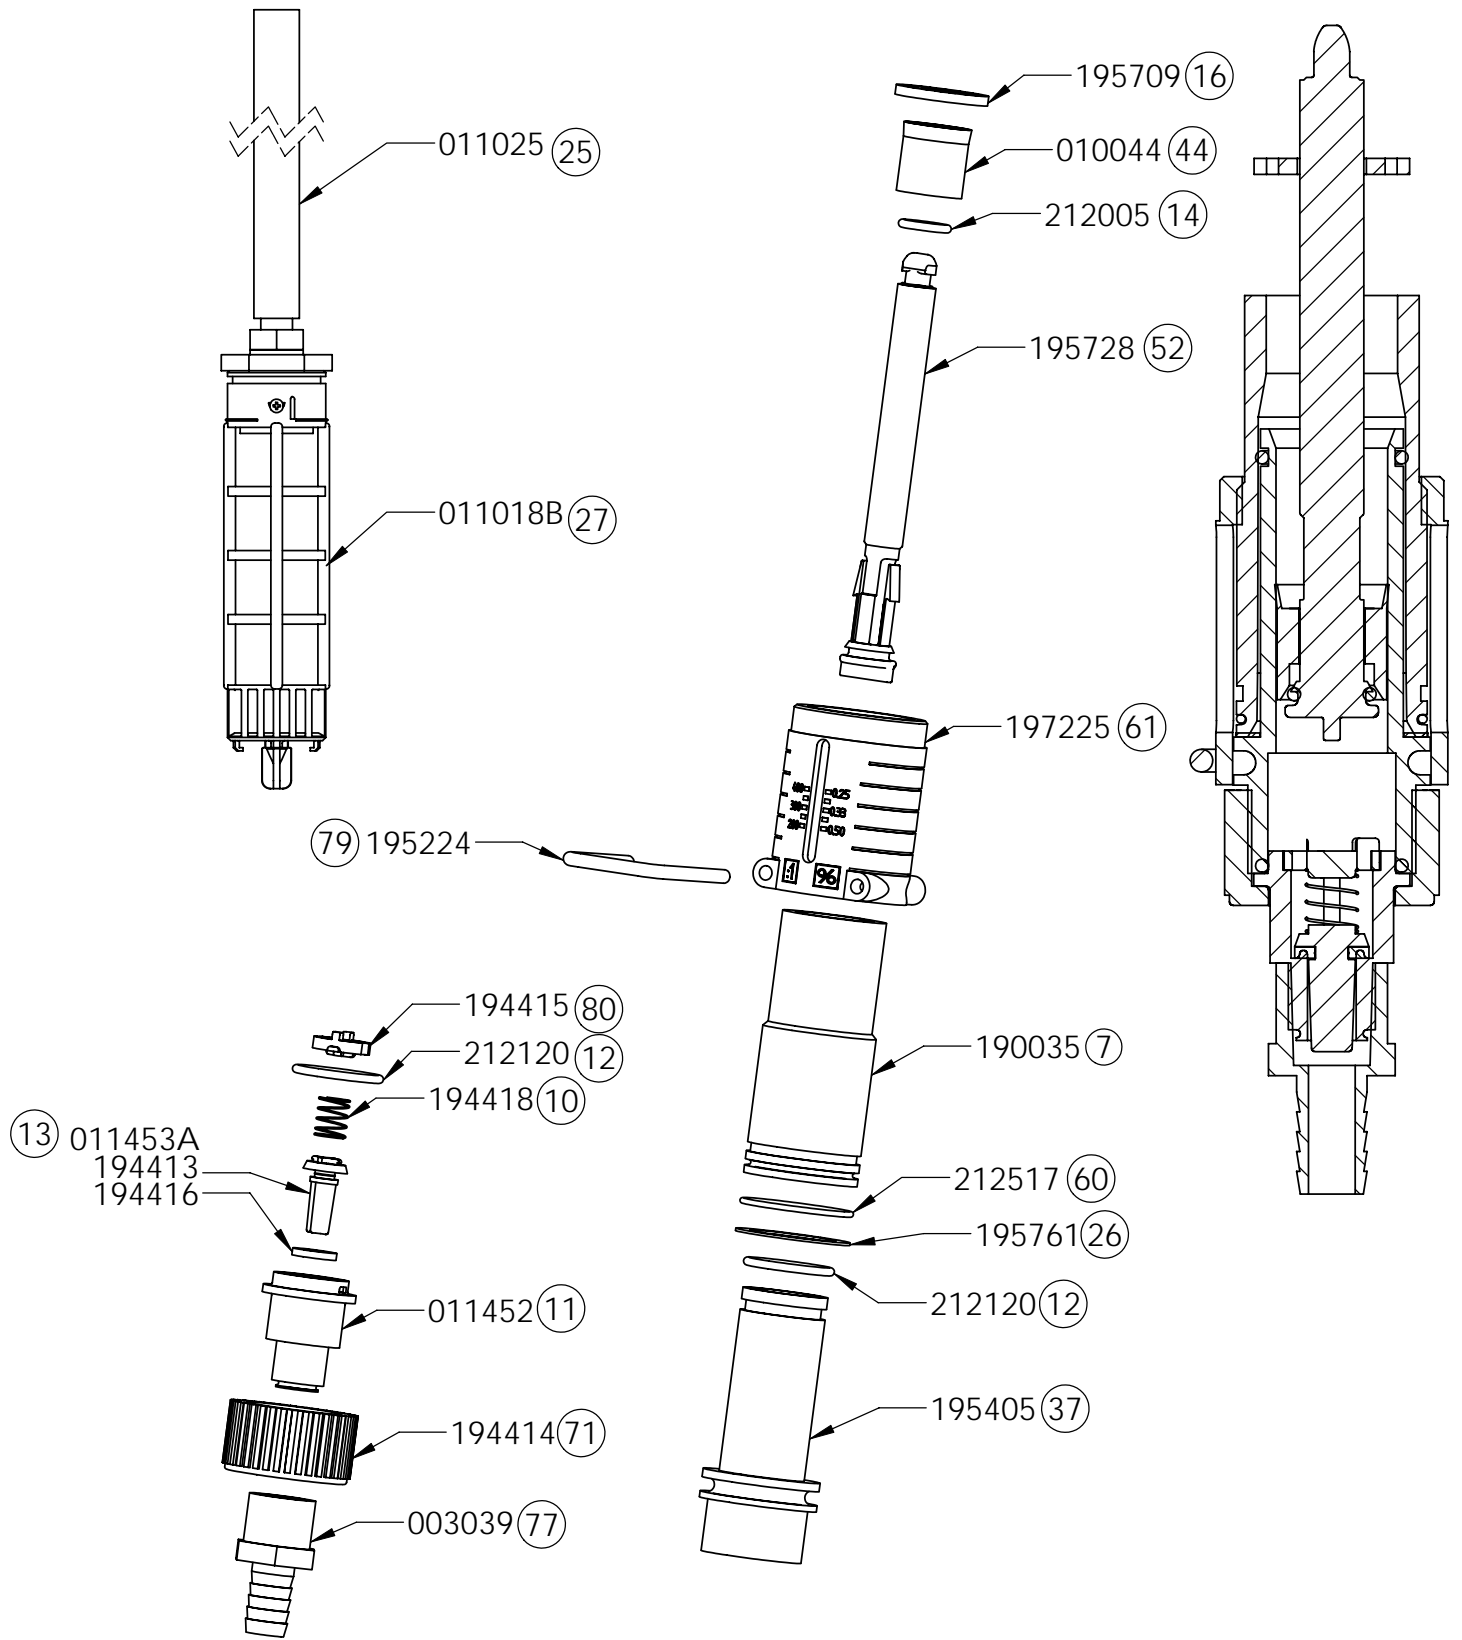

**KITS AND PARTS PRICE LIST
 TurboDos 200 0.5% (Single = PN 114354, Dual = PN 114355)**

Description of Kit		Part #	Manual Reference
Kit A – Wear Parts Kit (dosage piston, oring)		011850	14, 44
Kit B – Wear Parts Kit (Kit A, inner cylinder, shaft)		011097	12, 14, 26, 37, 44, 52
Kit C – Wear Parts Kit (Kit A, inner cylinder, oring)		011914C	7, 12, 14, 37, 44, 52, 60
Kit D – Suction Tube Fitting Assy (poppet, nut, washer, oring, spring, fitting)		011462L	10, 11, 12, 13, 71, 77, 80
Kit F – Lower End Cylinder Kit (Kit E, outer cylinder, ratio adjuster, oring, clip, pin, retainer, filter, solution tube)		011104	7, 10, 11, 12, 13, 14, 16, 26, 37, 44, 52, 51, 60, 61, 63, 68, 71, 77, 79, 80

Manual Reference	Part #	Description of Part
7	190035	Cylinder, inner
10	194418H	Spring
11	011452	Fitting, suction tube
12	212120V	O-ring
13	011453A	Poppet, check w/washer
14	212005V	O-ring
16	195709	Gasket
24	003065S	1/2" Clamp
25	011025	Suction tube, 1/2" x 5'
26	195761	Anti Lock Gasket
27	011018B	Turbo Filter
28	005091	1/2" Female Adapter FIPT x Insert
29	008050	Braided Hose, 1/2" x 1'
30	197095	1/4 x 2 Hex Nut SS
33	197502	1/4-20 SHC Screw 3" SS
34	197094	1/4-20 SHC Screw 1" SS
35	197501	1/4-20 SHC Screw 2.5" SS
36	197500	1/4-20 SHC Screw 2" SS
37	195405	Inner Cylinder
38	197505	1/4-20 SHC Screw 2.25" SS
40	003100	Connector MPT 3/8" x 1/2" Barb
41	005011	Reducer Bushing
44	010044P	Dosage Piston
52	195728	Shaft, upper
60	212517W	Oring
61	197225	Ratio adjustment sleeve
71	194414	Nut, suction tube fitting
77	003039	Hose Barb 1/2" x 3/8"
79	195224	Pin, narrow interlock
80	194415	Twistlock

29

008050
011923 Diesel

005070 TurboDos 100 22

003100 TurboDos 200 40

005011 TurboDos 200 41

003065S 24

34 197094

30 197095

005091 28

197505 2.25" Length 38

42 All Others
197506 1.5" Length

38 197505 2.25" Length